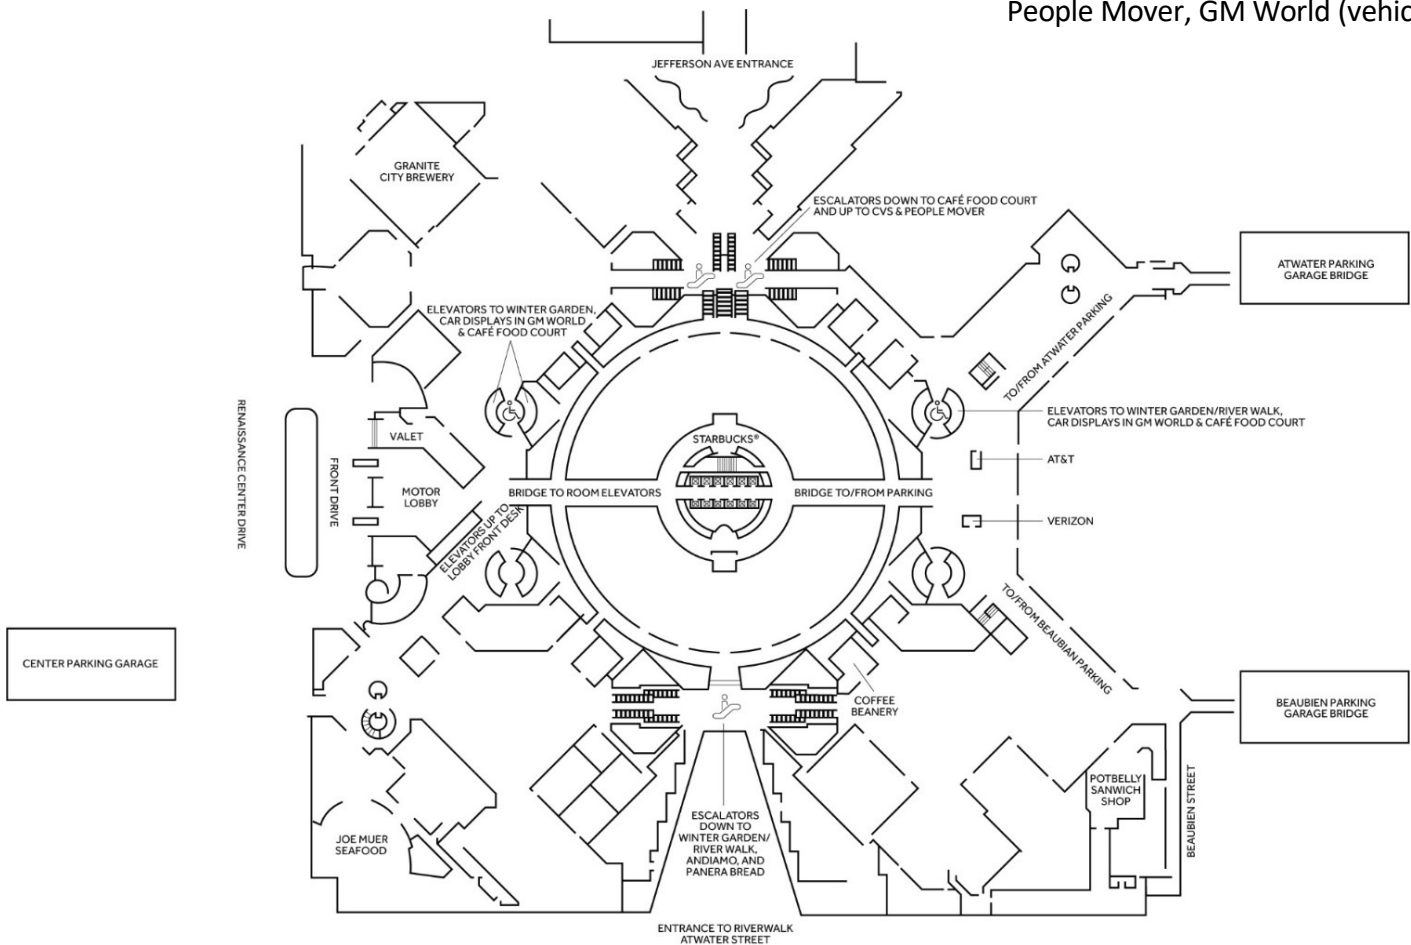

**MARRIOTT
DETROIT
RENAISSANCE CENTER**

Detroit Marriott – Level 3 (left)

- Front Desk
- Motor City Pantry
- Fuell & Patio
- Restrooms
- Elevators to level 1
- Elevators to Guestrooms
- Elevators to Highlands
- Escalators to Level 4
- Escalators to Level 2
- 42 Degrees Event Space
- Ontario Ballroom
- Ambassador Ballroom

Detroit Marriott – Level 1 (below)

- Motor Lobby & Valet Parking
- Elevators to level 3
- Elevators to Guestrooms
- Starbucks
- Access to Parking Garages, Café Food Court, Restaurants, CVS, People Mover, GM World (vehicles)

Detroit Marriott – Level 4 (left)

- Renaissance Ballroom
 - Cabot
 - Columbus
 - Cartier
- Restrooms
- Elevators to Guestrooms
- Escalators to Level 5 & 3
- Michelangelo
- Monet
- DaVinci
- Raphael
- Renoir
- Greco

Detroit Marriott – Level 5 (right)

- Mackinac Ballroom
- Restrooms
- Elevators to Guestrooms
- Escalators to Level 4
- Joliet A&B
- Marquette A&B
- LaSalle A&B
- Cadillac A&B
- Richard A&B
- Brule A&B
- Nicolet A&B
- Duluth A&B