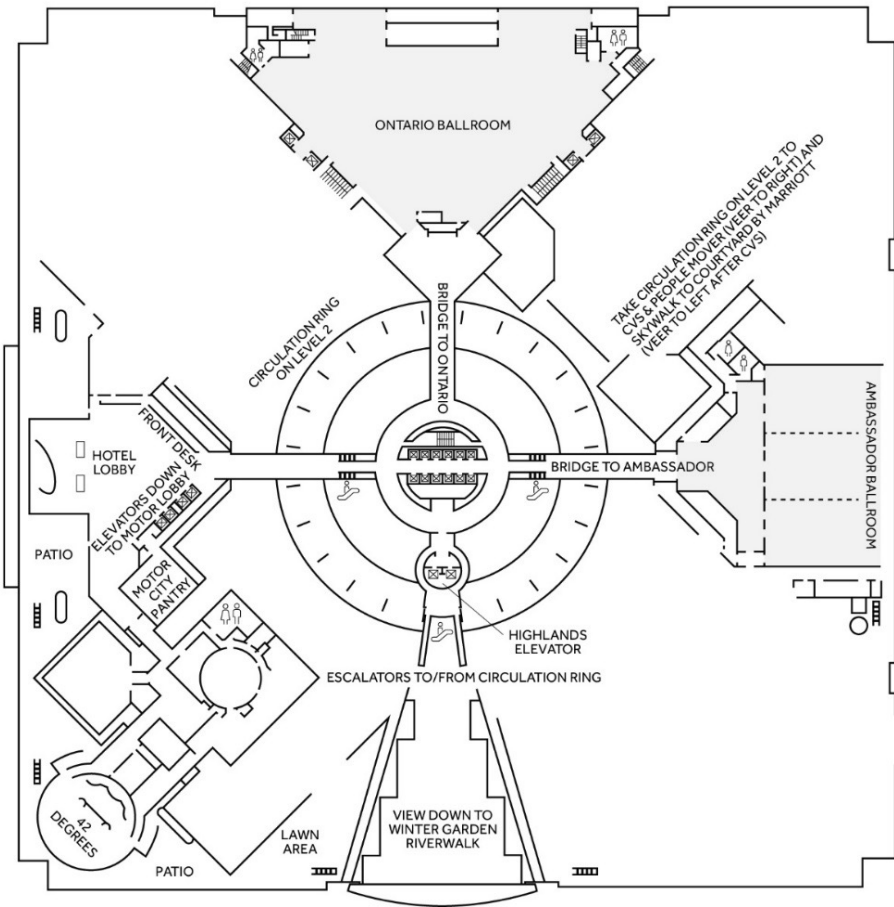

**MARRIOTT
DETROIT
RENAISSANCE CENTER**

Detroit Marriott – Level 3 (left)

- Front Desk
- Motor City Pantry
- Fuell & Patio
- Restrooms
- Elevators to level 1
- Elevators to Guestrooms
- Elevators to Highlands
- Escalators to Level 4
- Escalators to Level 2
- 42 Degrees Event Space
- Ontario Ballroom
- Ambassador Ballroom

Detroit Marriott – Level 1 (below)

- Motor Lobby & Valet Parking
- Elevators to level 3
- Elevators to Guestrooms
- Starbucks
- Access to Parking Garages, Café Food Court, Restaurants, CVS, People Mover, GM World (vehicles)

Detroit Marriott – Level 4 (left)

- Renaissance Ballroom
 - Cabot
 - Columbus
 - Cartier
- Restrooms
- Elevators to Guestrooms
- Escalators to Level 5 & 3
- Michelangelo
- Monet
- DaVinci
- Raphael
- Renoir
- Greco

Detroit Marriott – Level 5 (right)

- Mackinac Ballroom
- Restrooms
- Elevators to Guestrooms
- Escalators to Level 4
- Joliet A&B
- Marquette A&B
- LaSalle A&B
- Cadillac A&B
- Richard A&B
- Brule A&B
- Nicolet A&B
- Duluth A&B