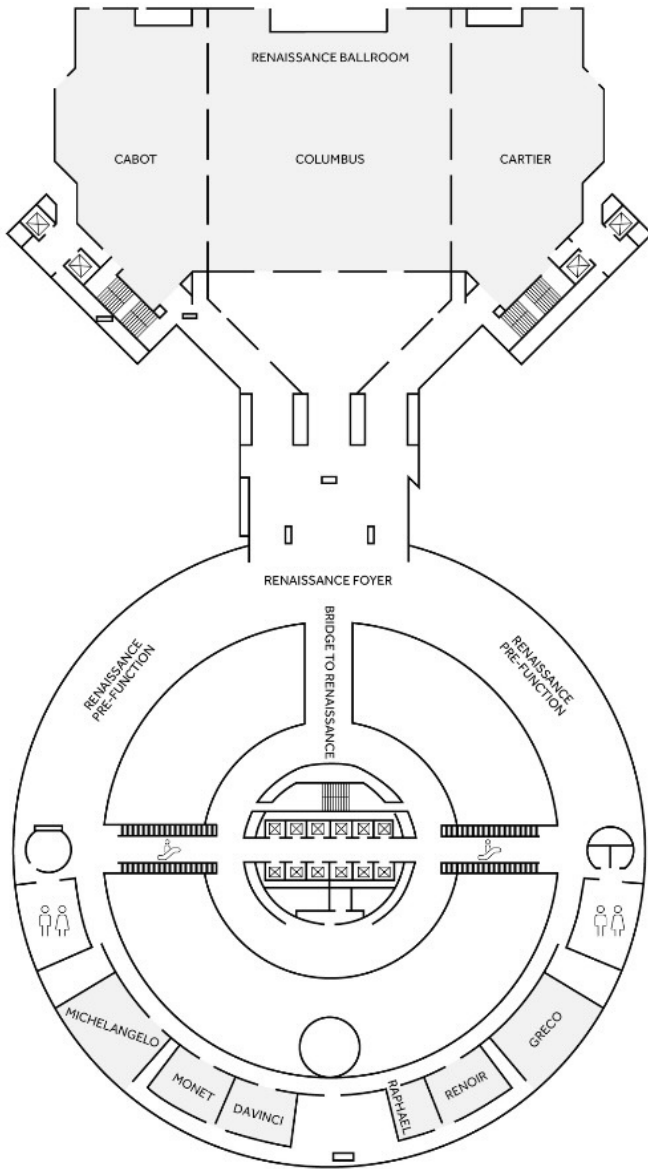

**MARRIOTT
DETROIT
RENAISSANCE CENTER**

Detroit Marriott – Level 3 (left)

- Front Desk
- Motor City Pantry
- Fuell & Patio
- Restrooms
- Elevators to level 1
- Elevators to Guestrooms
- Elevators to Highlands
- Escalators to Level 4
- Escalators to Level 2
- 42 Degrees Event Space
- Ontario Ballroom
- Ambassador Ballroom

Detroit Marriott – Level 1 (below)

- Motor Lobby & Valet Parking
- Elevators to level 3
- Elevators to Guestrooms
- Starbucks
- Access to Parking Garages, Café Food Court, Restaurants, CVS, People Mover, GM World (vehicles)

Detroit Marriott – Level 4 (left)

- Renaissance Ballroom
 - Cabot
 - Columbus
 - Cartier
- Restrooms
- Elevators to Guestrooms
- Escalators to Level 5 & 3
- Michelangelo
- Monet
- DaVinci
- Raphael
- Renoir
- Greco

Detroit Marriott – Level 5 (right)

- Mackinac Ballroom
- Restrooms
- Elevators to Guestrooms
- Escalators to Level 4
- Joliet A&B
- Marquette A&B
- LaSalle A&B
- Cadillac A&B
- Richard A&B
- Brule A&B
- Nicolet A&B
- Duluth A&B